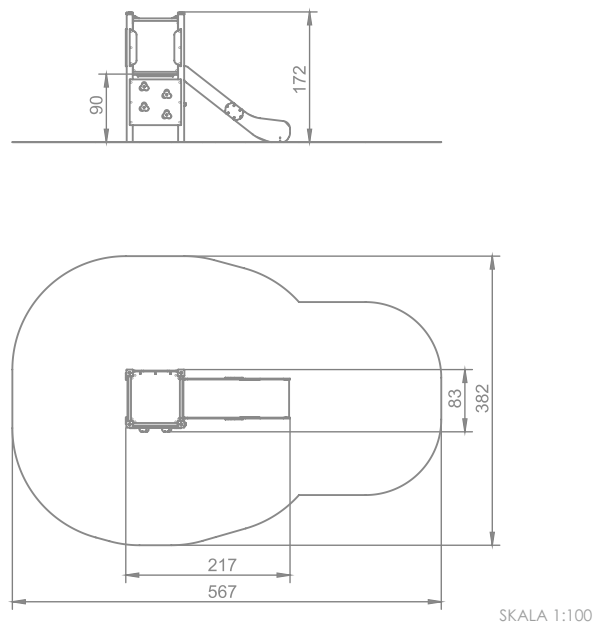

SLIDING

SOCIALIZING

INFORMATION ABOUT THE PRODUCT

Dimensions	217 x 83 cm
Safety zone	567 x 382 cm
Safety zone area	17,2 m ²
Overall height	172 cm
Free fall height	90 cm
Amount of users	5
Product complies with EN 1176-1:2017-12	YES
Availability of spare parts	YES
Age range	3-14

According to EN 1176-1:2017-12 norm, the product requires applying a safety surface according to the product's free fall height.

00101

MATERIALS:

SLIDES MADE OF STAINLESS STEEL AISI 304, SIDE PANELS MADE OF HDPE POLYETHYLENE

SAFE PIPE PLUGS MADE OF INJECTION MOLDED POLYAMID

ANTI-SLIP HEXA 18 MM PLATFORM PLATE SERIES: SMART

PLATES OF THE WALLS MADE OF 12 MM HDPE IN THE HIGHEST QUALITY

SOLID CONSTRUCTION MADE OF BLACK STEEL, CLEANED THE SANDBLASTING PROCESS